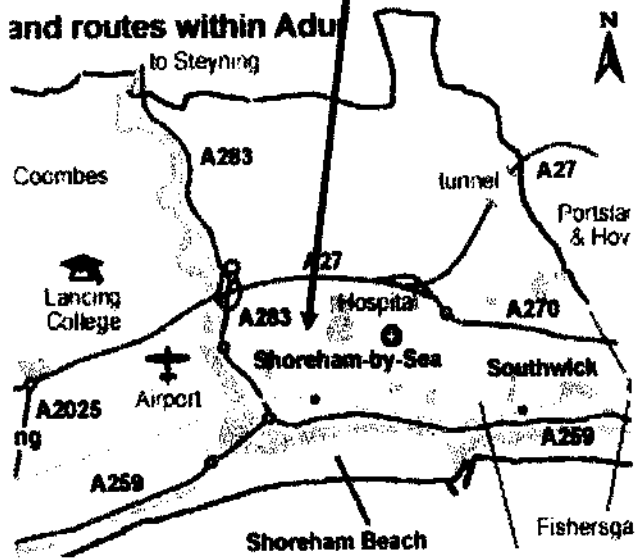

(Please print) Name of Your U3A
First name Surname

Address

.....Post Code Tel:

The Shoreham Centre, Pond Road, Shoreham-by-Sea, West Sussex, BN43 5WU

Upper Shoreham Road

To get to the pay car park behind the Shoreham Centre from Upper Shoreham Road go via Mill Lane and Southdown Road, then follow the one-way system shown below.

Southdown Road